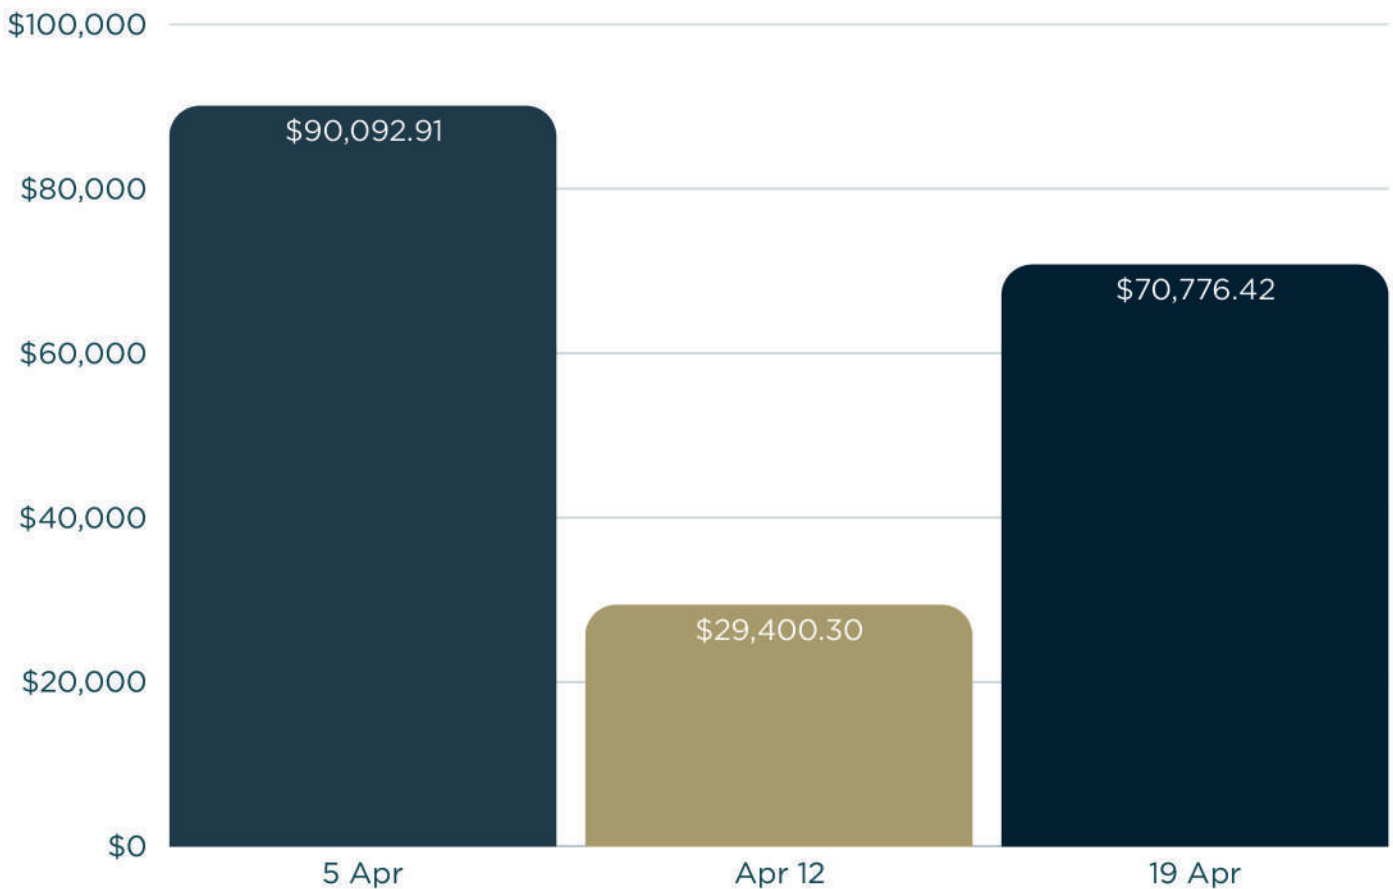

©LPI

@Sacred Heart of Jesus Catholic Church

@shojparish.shawnee