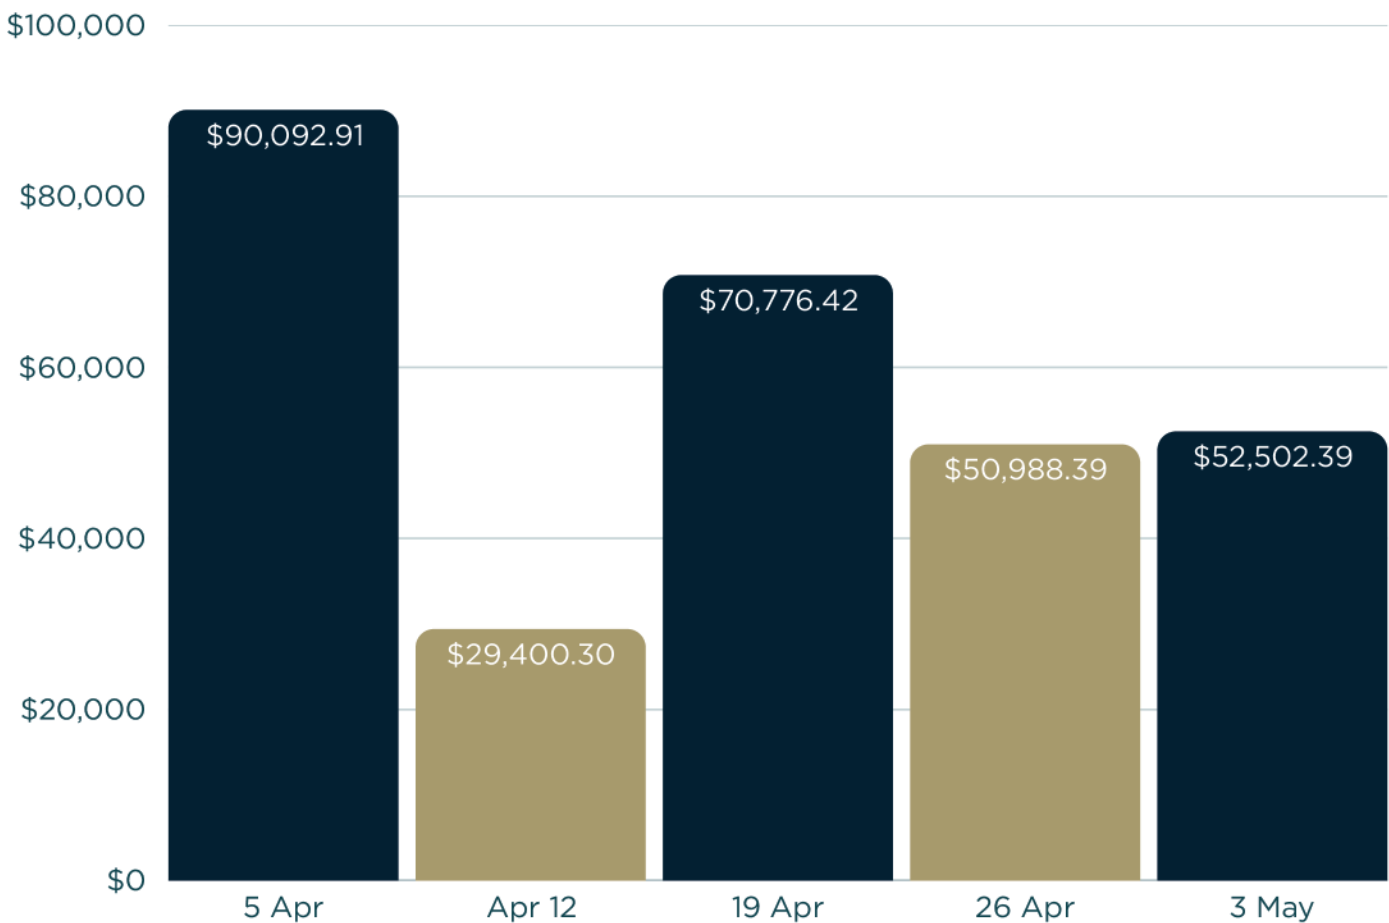

©LPI

@Sacred Heart of Jesus Catholic Church

@shojparish.shawnee