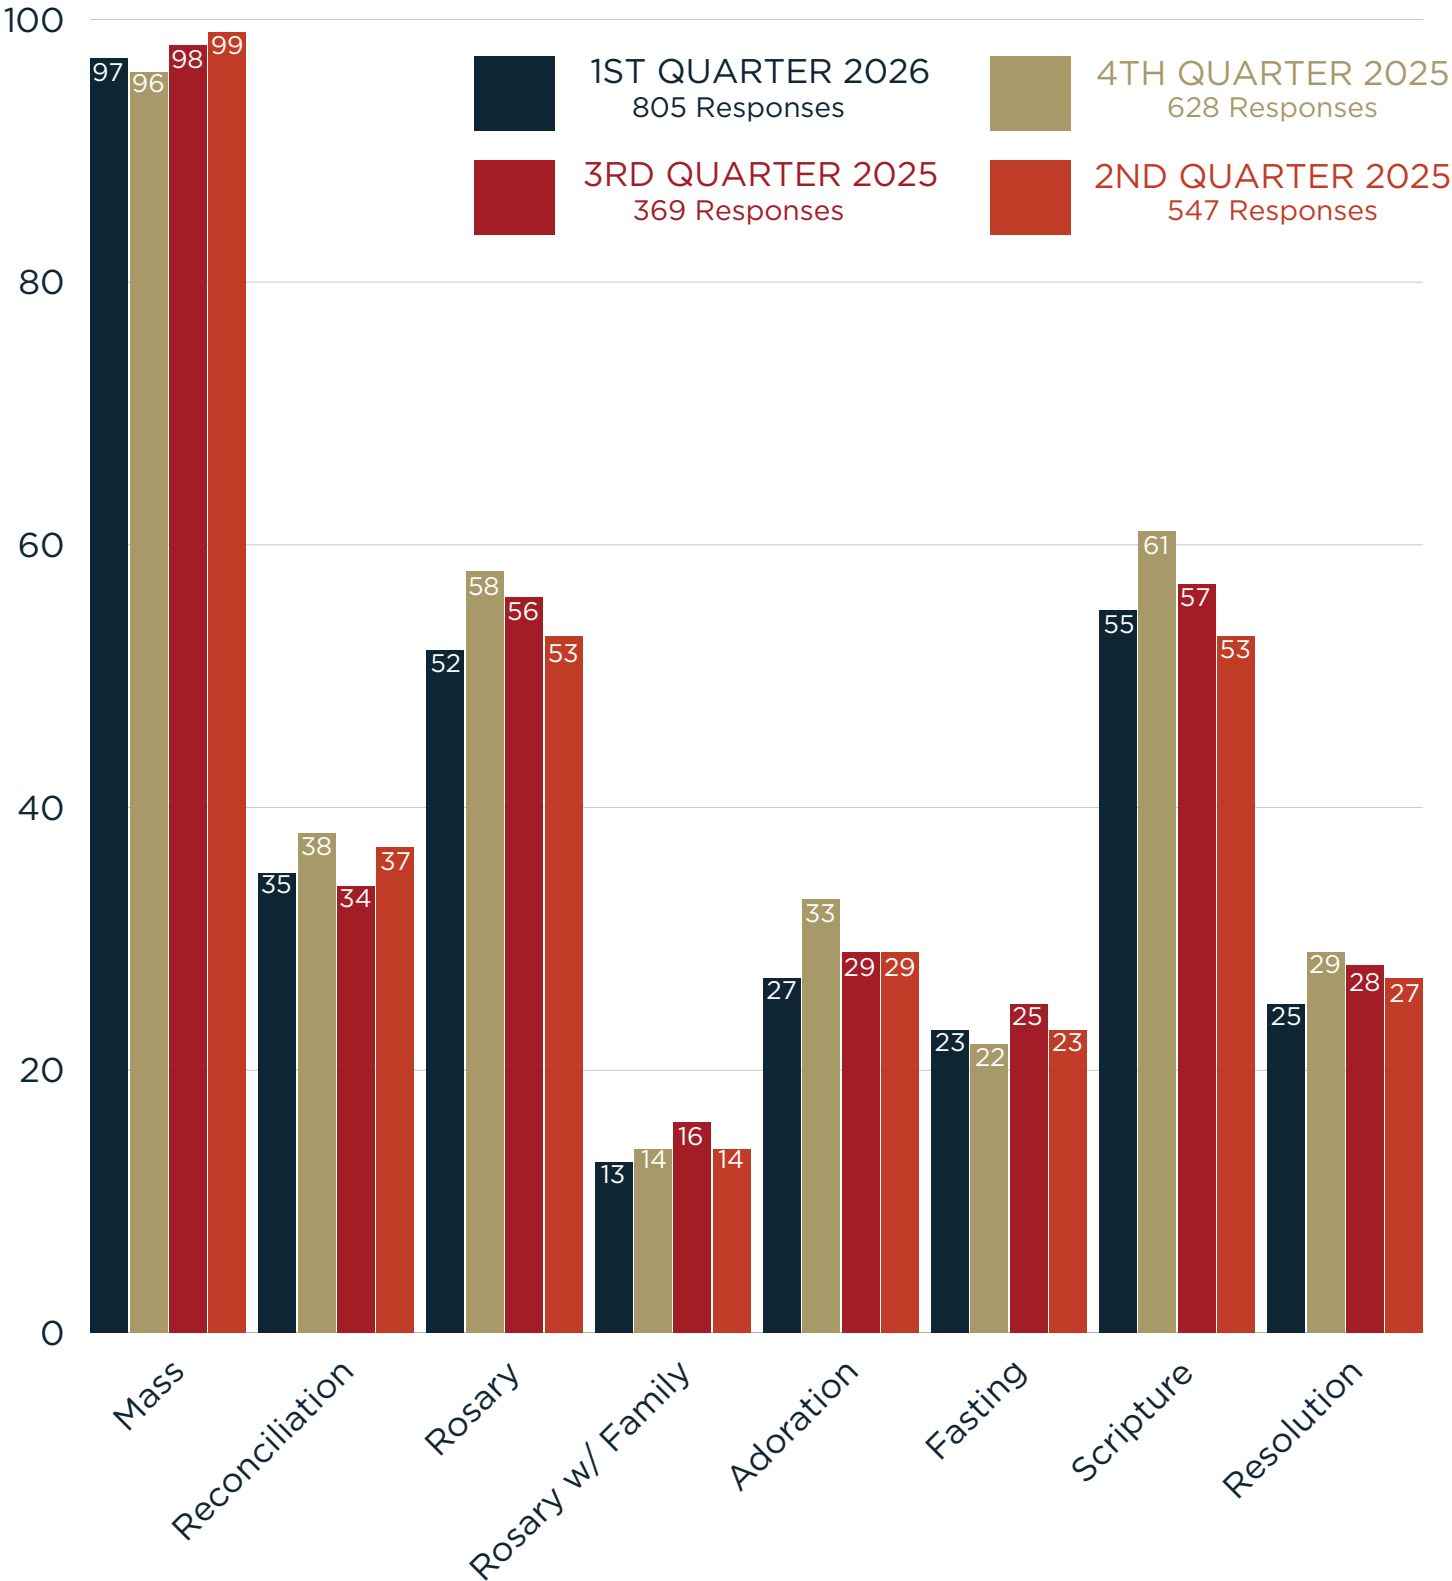

# FOUNDATION STONES SURVEY RESULTS

At our parish, our "currency" is measured through our Five Foundation Stones—core principles that guide and enrich our journey of faith. These foundational elements are what truly help us grow deeper in our Catholic faith and live it more fully each day. Through Eucharistic Encounters, Reconciliation, Scripture, Fasting, and the Rosary, we open ourselves more fully to God's grace and grow in relationship with Jesus Christ and His Church.

# FOUNDATION STONES SURVEY RESULTS

When asked about Sunday Mass options, **59% of respondents preferred 2 morning Masses and 1 late afternoon Mass over our current 3-morning schedule.**

*\*This feedback will help guide our discernment of future Mass times at Sacred Heart of Jesus.*

## QUARTER COMPARISON: Q4 2025 to Q1 2026

7% **decrease** in praying with Scripture

6% **decrease** in weekly Adoration

6% **decrease** in weekly Rosaries

28% **increase** in surveys submitted

1% **increase** in fasting reported in the parish

## TWO-YEAR COMPARISON: Q1 2024 VS. Q1 2026

8% **increase** in praying with Scripture

9% **increase** in weekly Adoration

8% **increase** in weekly Rosaries

**Over the past two years, we've seen growth in all five Foundation Stones and in Mass attendance**